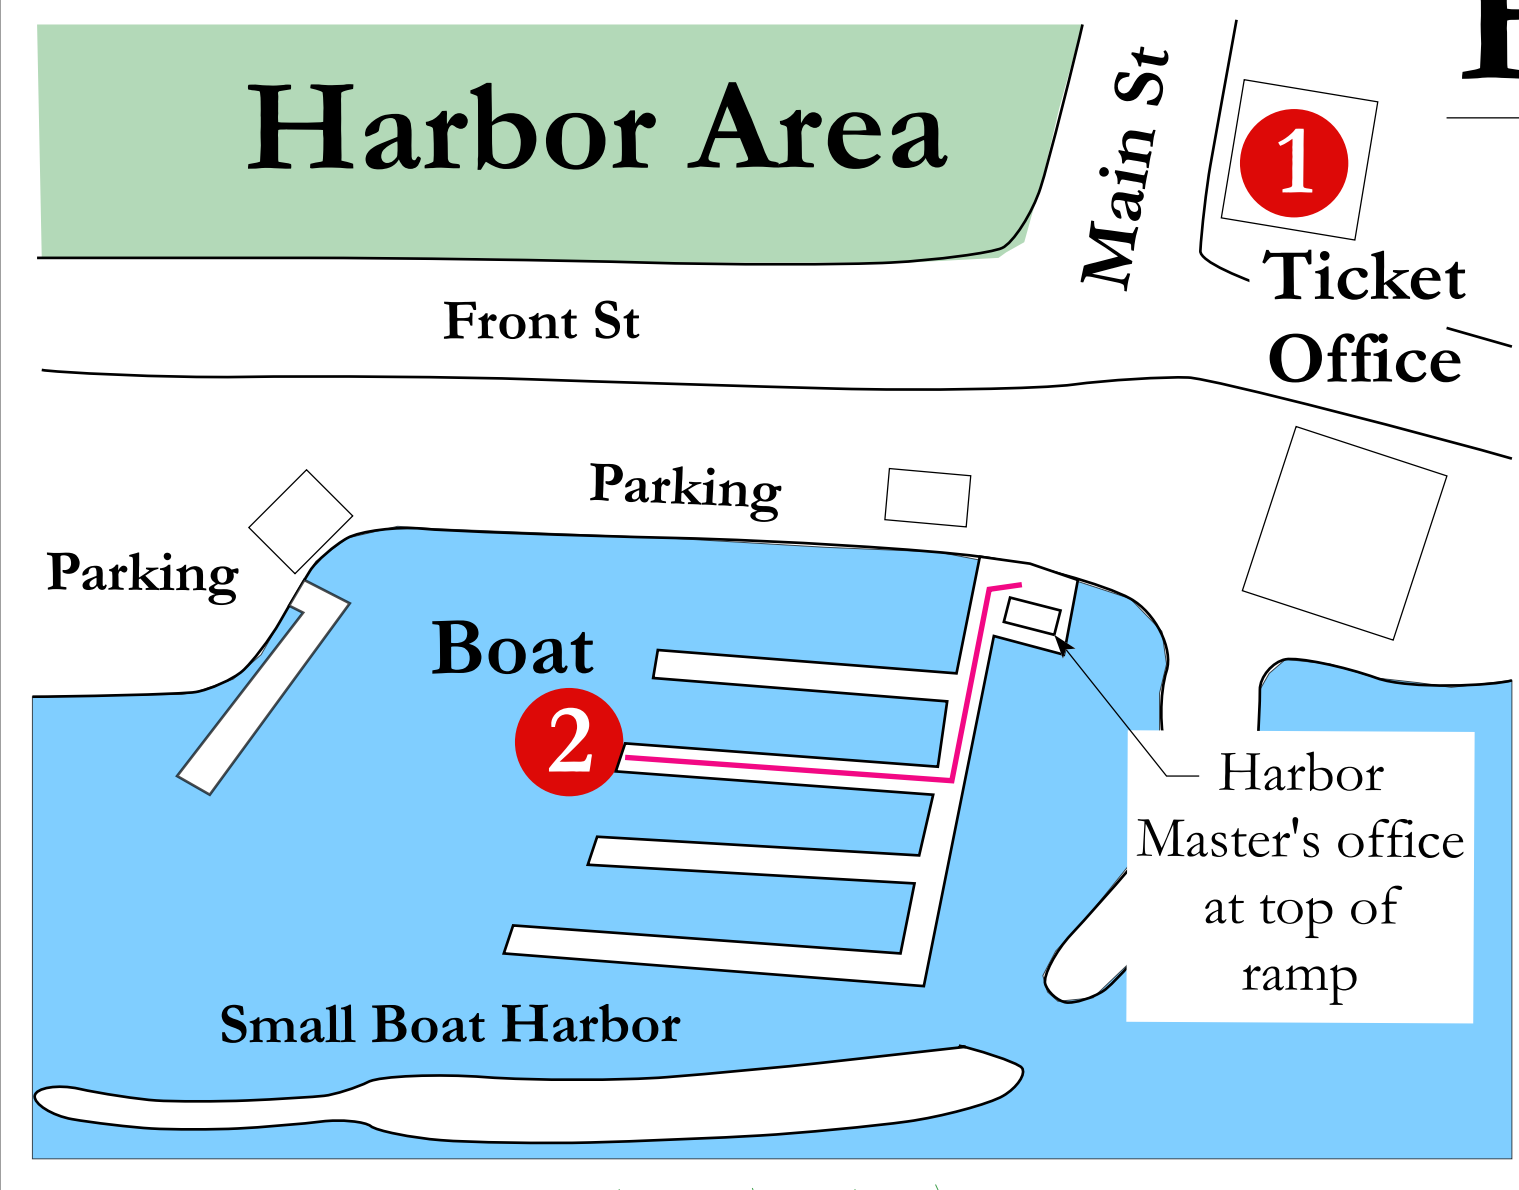

HAINES

Harbor Area

Points of Interest

- 1 Fjord Express Office
- 2 Fjord Express Boat
- 3 Haines Visitor Center
- 4 Haines Sheldon Museum
- 5 Hammer Museum
- 6 Bald Eagle Foundation
- 7 Haines Brewery
- 8 Port Chilkoot Distillery
- 9 Sculpture Garden
- 10 Haines Library