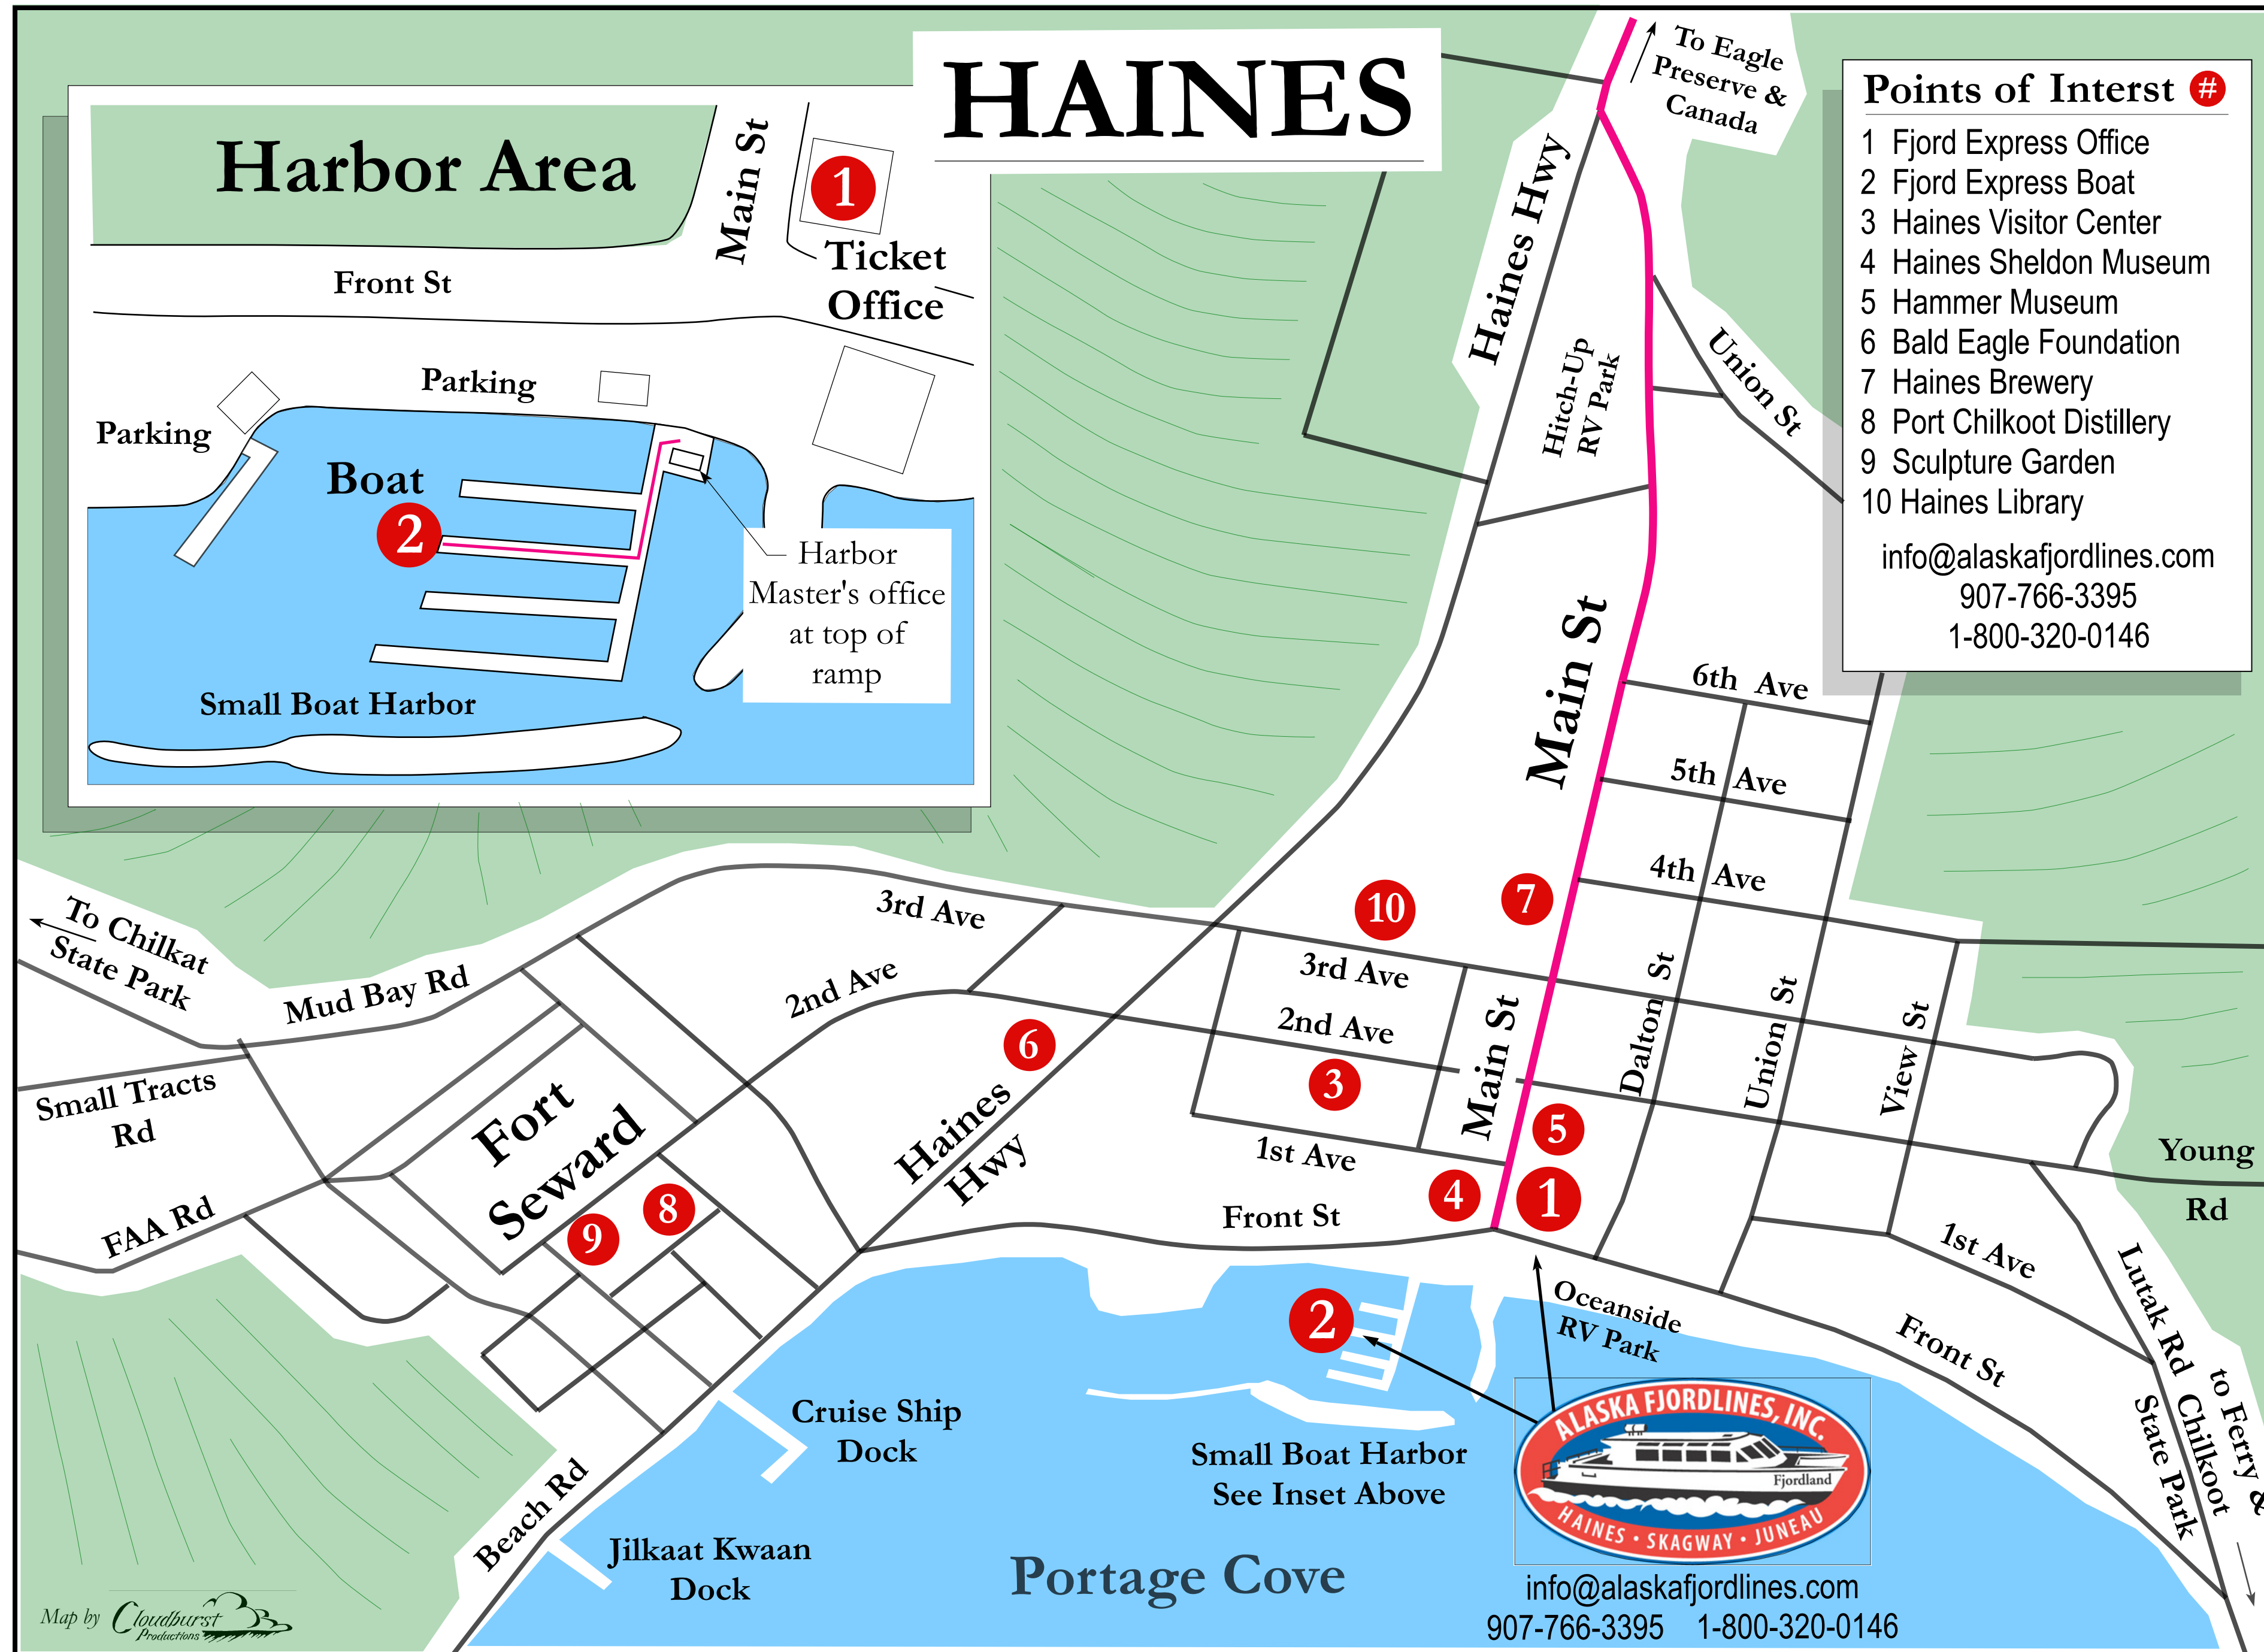

HAINES

Harbor Area

Points of Interest

- 1 Fjord Express Office
- 2 Fjord Express Boat
- 3 Haines Visitor Center
- 4 Haines Sheldon Museum
- 5 Hammer Museum
- 6 Bald Eagle Foundation
- 7 Haines Brewery
- 8 Port Chilkoot Distillery
- 9 Sculpture Garden
- 10 Haines Library

info@alaskafjordlines.com
907-766-3395
1-800-320-0146

info@alaskafjordlines.com
907-766-3395 1-800-320-0146